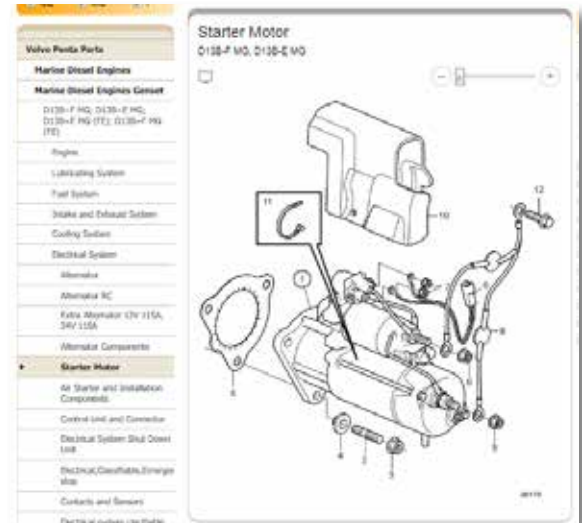

Service Area: ML: Marine Leisure MC: Marine Commercial I: Industrial

STEP THREE BROWSE AND SELECT YOUR VOLVO PENTA PARTS

STEP FOUR: ADD SELECTED PARTS TO CART

STEP FIVE: CHECK OUT & FOLLOW THE PROMPTS TO COMPLETE YOUR ORDER